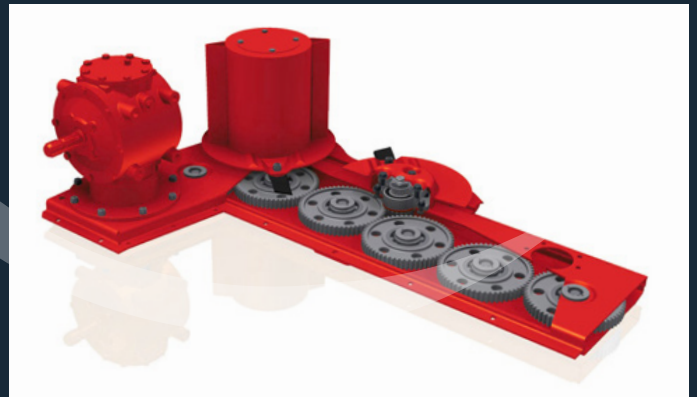

RYETEC QUICKCUT WHOLECROP HEADERS

ROBUST & COST EFFECTIVE HEADERS

Quickcut headers are manufactured by Ryetec and are a quality, reliable machine that is easy and effective to operate.

They are capable of dealing with a wide variety of crops from around the globe, including maize, sorghum (milo), cereals and grasses. Quickcut's feature a unique interchangeable headstock fitting system.

Features Include

- » Fixed 4 & 6m cutting widths.
- » Efficient high-speed cutting.
- » Excellent visibility of crop intake with hydraulic top cover.
- » Large diameter (830mm) floating auger for high volume harvesting.
- » 3 speed auger adjustment.
- » All shaft drive to cutting head.
- » Simple and robust design for long service life and minimal downtime.
- » Ultra wide skid pan to limit scalping.
- » Interchangeable headstock with easibly adjustable cutting angle.
- » Fittings for most types and model of harvester.

RYETEC QUICKCUT WHOLECROP HEADERS

ROBUST & COST EFFECTIVE HEADERS

Simple & robust disc bed drive without belts or chains

6m Quickcut working in rye

Marangon Foldbar also available from Ryetec

Unique disc bar drive input means no shafts in crop