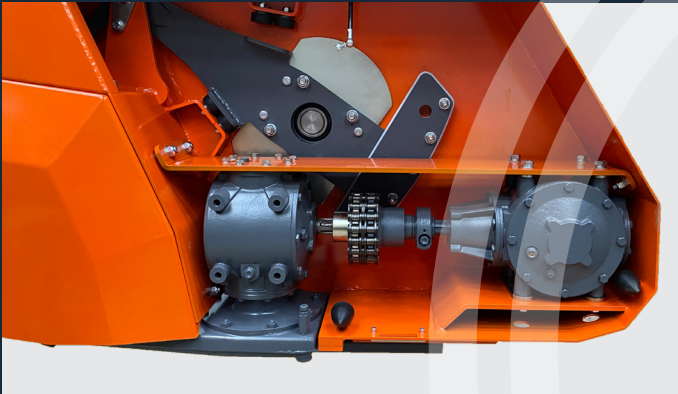

RYETEC QUICKCUT WHOLECROP HEADERS

ROBUST & COST EFFECTIVE HEADERS

Quickcut headers are manufactured by Ryetec and are a quality, reliable machine that is easy and effective to operate.

They are capable of dealing with a wide variety of crops from around the globe, including maize, sorghum (milo), cereals and grasses. Quickcut's feature a unique interchangeable headstock fitting system.

Features Include

- » Fixed 4 & 6m cutting widths.
- » Efficient high-speed cutting.
- » Excellent visibility of crop intake with hydraulic top cover.
- » Large diameter (830mm) floating auger for high volume harvesting.
- » 3 speed auger adjustment.
- » All shaft drive to cutting head.
- » Simple and robust design for long service life and minimal downtime.
- » Ultra wide skid pan to limit scalping.
- » Interchangeable headstock with easibly adjustable cutting angle.
- » Fittings for most types and model of harvester.

RYETEC QUICKCUT WHOLECROP HEADERS

ROBUST & COST EFFECTIVE HEADERS

Simple & robust disc bed drive without belts or chains

6m Quickcut working in rye

Marangon Foldbar also available from Ryetec

Unique disc bar drive input means no shafts in crop